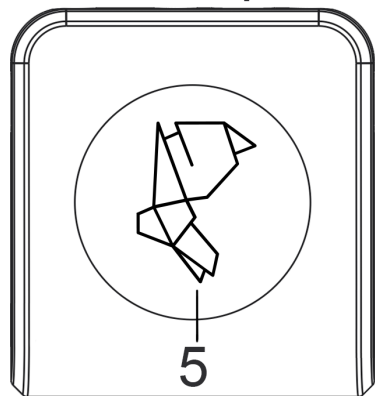

1. Status LED

Blue: turned on, no connection

Green: connected to the app

Red: charging needed.

White: charging finished.

Off: firmware update mode

/turned off

Blinking: on and off-target hits

2. Press Button

Press once to turn on

Press twice to turn off

3. Body cord connector

Plug in your body cord before fencing

4. Micro USB port

Plug in to charge

5. ID sticker

Look for the icon in the app when connecting