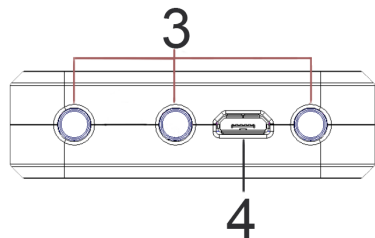

1. Status LED

Blue: turned on, no connection

Green: connected to the app

Red: charging needed.

White: charging finished.

Off: firmware update mode

/turned off

Blinking: on and off-target hits

2. Press Button

Press once to turn on

Press twice to turn off

3. Body cord connector

Plug in your body cord before fencing

4. Micro USB port

Plug in to charge

5. ID sticker

Look for the icon in the app when connecting