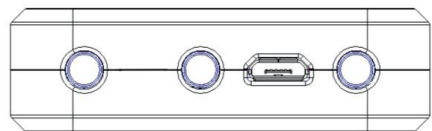

CALIBUR

Data sheet

5.4cm | 2.13"

2.28" | 5.8cm

0.63" | 1.6 cm

Physical properties

Dimensions: 5.8cmx5.4cmx1.6cm

Weight: 45g